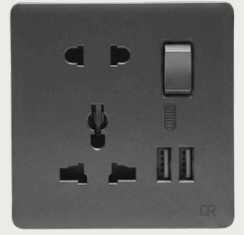

# THE XISES GREY SWITCH SERIES

1 Gang Switch

2 Gang Switch

3 Gang Switch

4 Gang Switch

Power Plug Switch Socket

Single Multi Switch Socket

Single Telephone Socket

Double Telephone Socket

1 Gang 2 way  
Switch

2 Gang  
Switch

3 Gang  
Switch

4 Gang  
Switch

Power Plug  
Switch Socket

Single Multi  
Switch Sockets

2+2 Switch  
Sockets

USB Multi  
Switch Sockets

Double Data  
Sockets

Double T.V  
Sockets

Single Data  
Socket

Single T.V  
Socket

Bell Push

Fan Dimmer

20 Amp Switch

# *THE XISES OFF-WHITE SWITCH SERIES*

1 Gang Switch

2 Gang Switch

3 Gang Switch

4 Gang Switch

Power Plug Switch Socket

Single Multi Switch Sockets

Single Telephone Socket