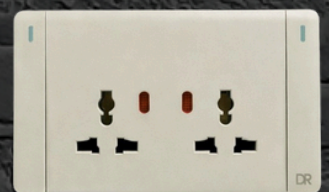

6 Gang Switch

8 Gang Switch

6+1+Dimmer  
Switch Sockets

6+2 Switch  
Sockets

Double Multi  
Switch Sockets

# THE XISES WHITE SWITCH SERIES

1 Gang Switch

2 Gang Switch

3 Gang Switch

4 Gang Switch

Power Plug Switch Socket

Single Multi Switch Sockets

Single Telephone Socket