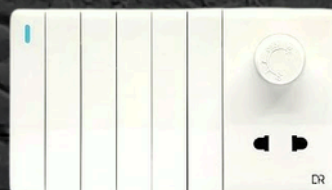

6+1+Dimmer
Switch Sockets